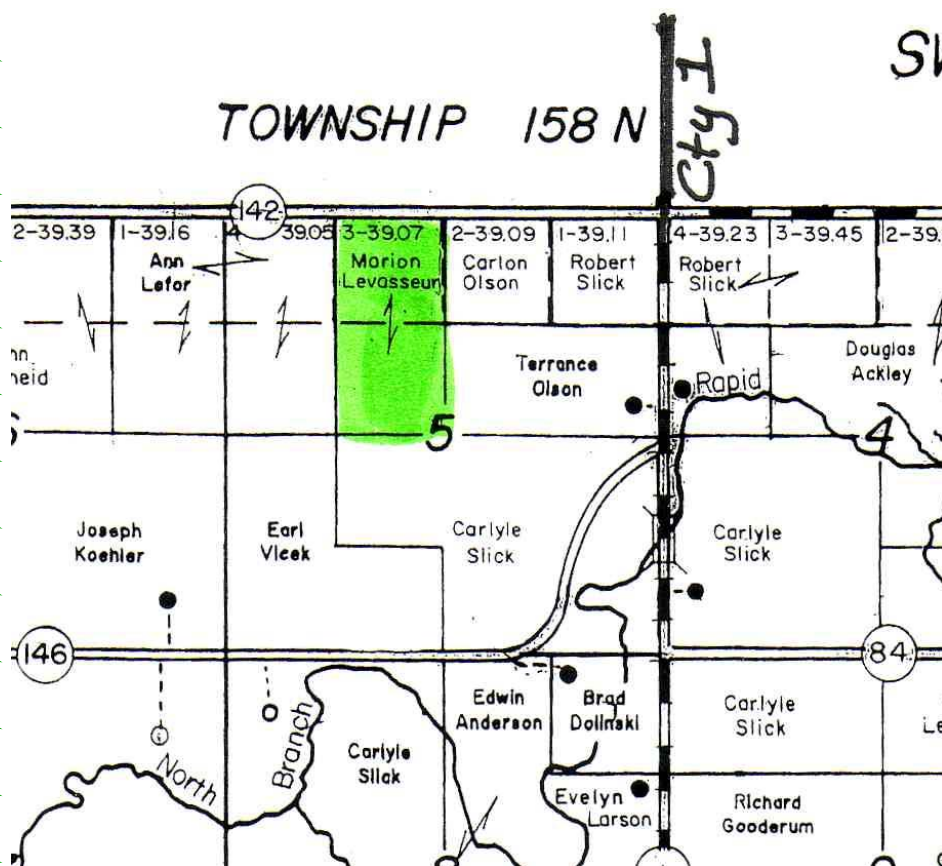

List # 2039

# 80 Acres of Prime Hunting Land

Open field ~  
Partially Wooded  
South of Baudette  
Possible Contract for  
Deed  
**\$750.00 per Acre**

Information deemed reliable but not guaranteed.

North Border Realty  
PO Box 159  
105 ~ 5th Ave NW  
Baudette, MN 56623