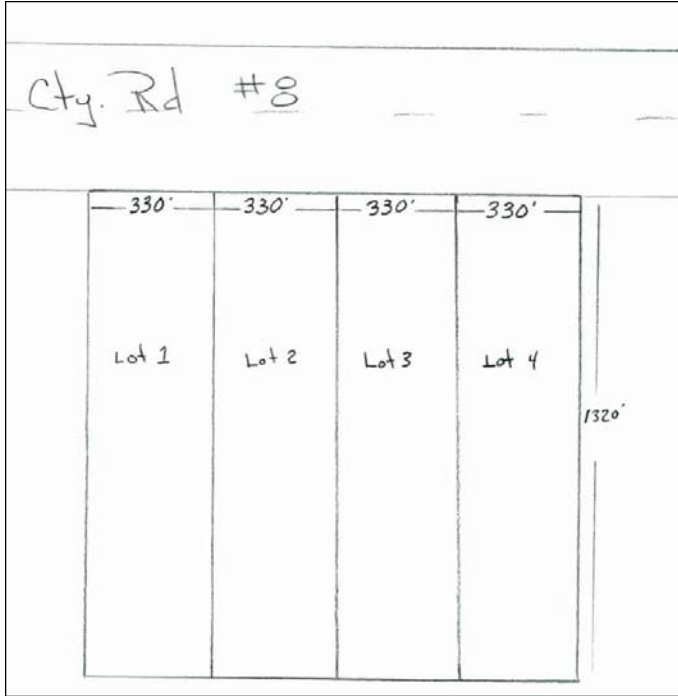

List #2046

10 Acre Wooded Lots  
On Country Road #8  
Lake Area

- 10 acre lots
- All there is to do here is HUNT & FISH
- 1/2 mile to Lake of the Woods
- 1/2 Mile to four full service Resorts with Restaurants, Cocktail lounges, docks, ect...
- Near groomed snowmobile trails

Lot #1—\$25,000.00

Lot #2—\$28,000.00

Lot #3—\$25,000.00

Lot #4—\$25,000.00

North Border Realty of MN  
 P.O. 159105 5th Ave NW  
 Baudette, MN 56623  
 218-634-2760  
 Fax: 218-634-2982

Broker  
 Patrick LaValla  
 Cell: 612-554-4917  
 Office 218-634-2760  
 patlavalla@mncable.net