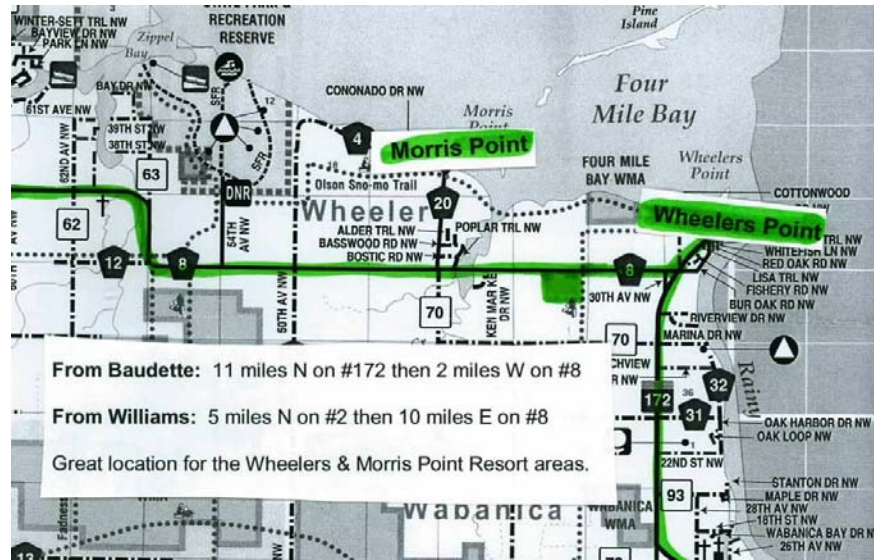

List #2046

10 Acre Wooded Lots  
On Country Road #8  
Lake Area

- 10 acre lots
- All there is to do here is HUNT & FISH
- 1/2 mile to Lake of the Woods
- 1/2 Mile to four full service Resorts with Restaurants, Cocktail lounges, docks, ect...
- Near groomed snowmobile trails

Lot #1—\$25,000.00

Lot #2—\$28,000.00

Lot #3—\$25,000.00

Lot #4—\$25,000.00

North Border Realty of MN  
 P.O. 159105 5th Ave NW  
 Baudette, MN 56623  
 218-634-2760  
 Fax: 218-634-2982

Broker  
 Patrick LaValla  
 Cell: 612-554-4917  
 Office 218-634-2760  
 patlavalla@mncable.net