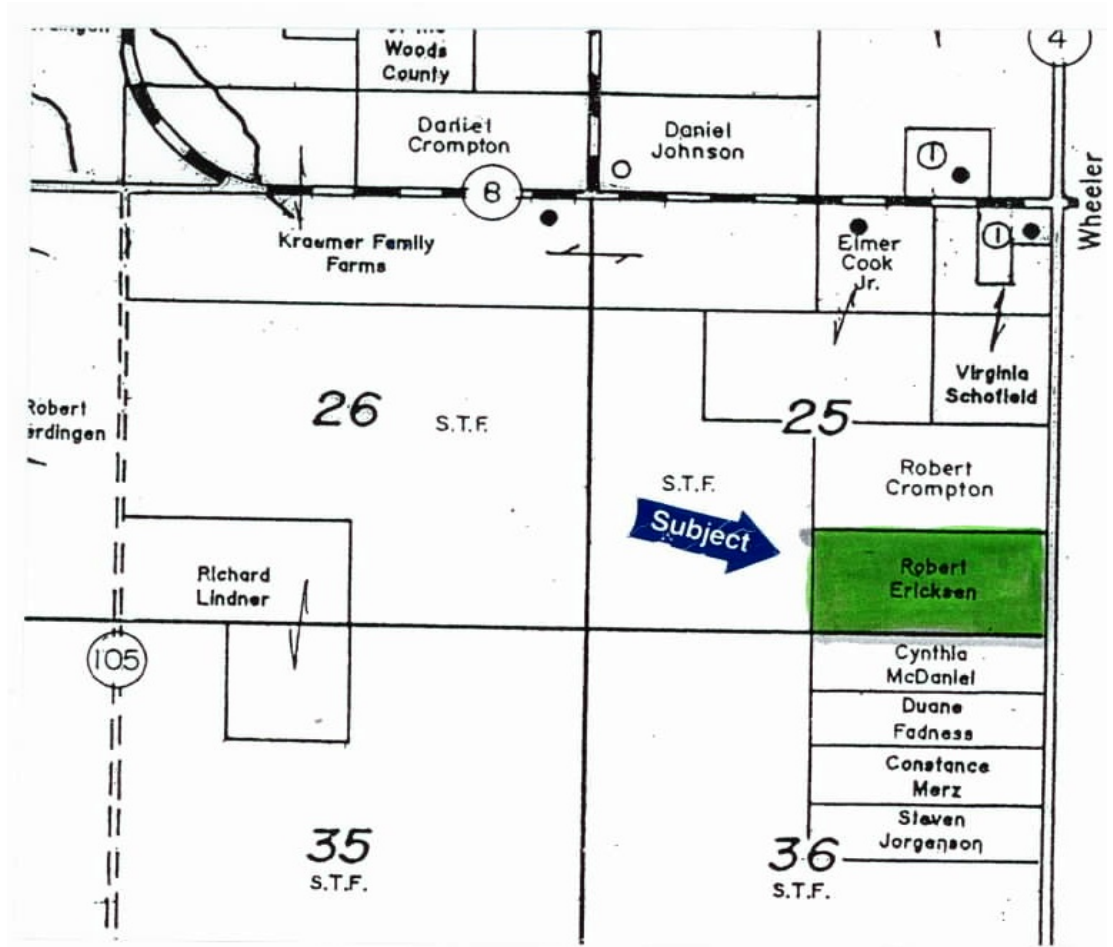

\$550.00 per Acre

80 Acres of Hunting Land 10 miles north of Baudette.

Information deemed reliable but not guaranteed.