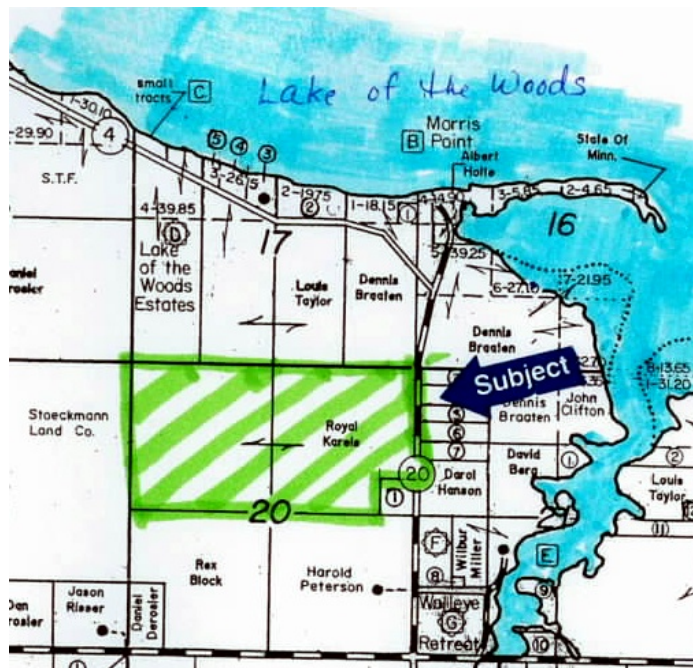

*\$1,500.00 Per Acre*

42nd Avenue NW, Baudette

Northern Minnesota's finest Deer Hunting. Only 1/2 mile to Lake of the Woods, Walleye Capital of the World. Several enclosed deer stands, shooting lanes. Close to Resort Area.