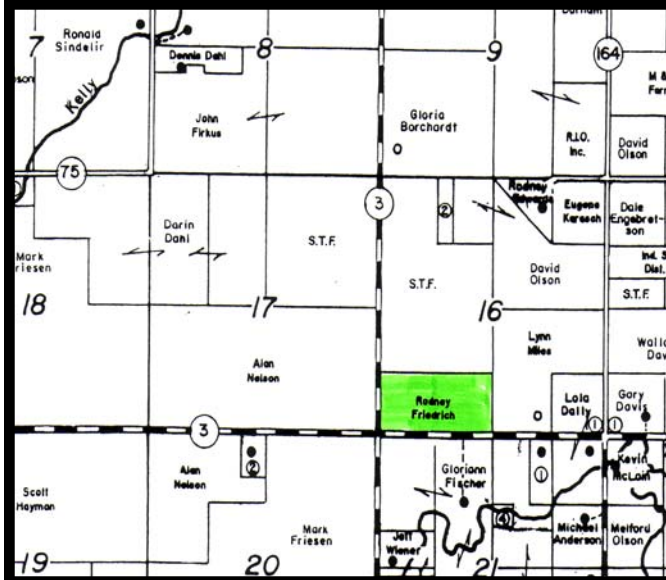

# 80 Acres Baudette

Hunting / Farm Land South of Baudette Nice high land, Some Woods, adjoins Wooded State land to the North.

\$750.00 per Acre

**\$60,000.00**

North Border Realty  
PO Box 159  
105 ~ 5th Ave. NW  
Baudette, MN 56623