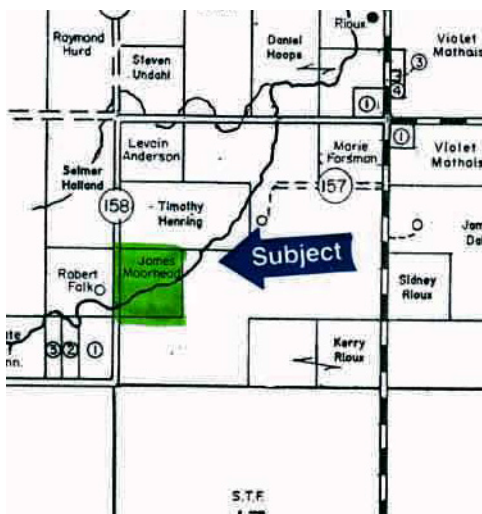

\$60,000.00

Boone Township, Baudette

40 Acres of Hunting land,
prime deer locations.
Excellent recreational land.

Information deeded reliable but not guaranteed.