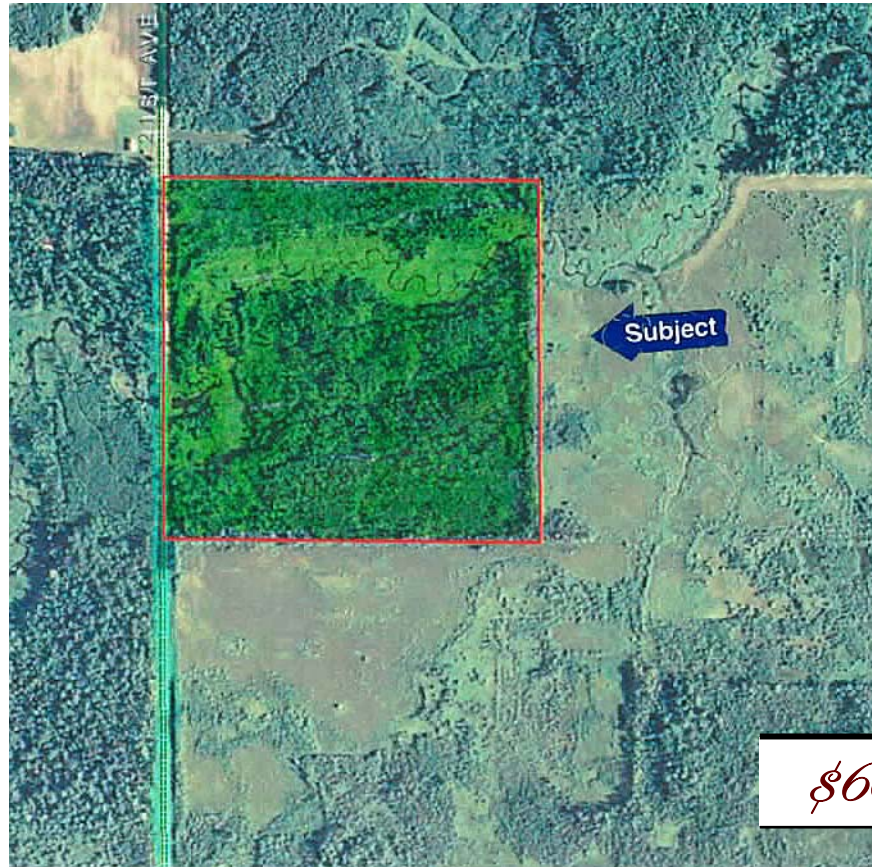

\$60,000.00

Boone Township, Baudette

40 Acres of Hunting land,
prime deer locations.
Excellent recreational land.

Information deeded reliable but not guaranteed.