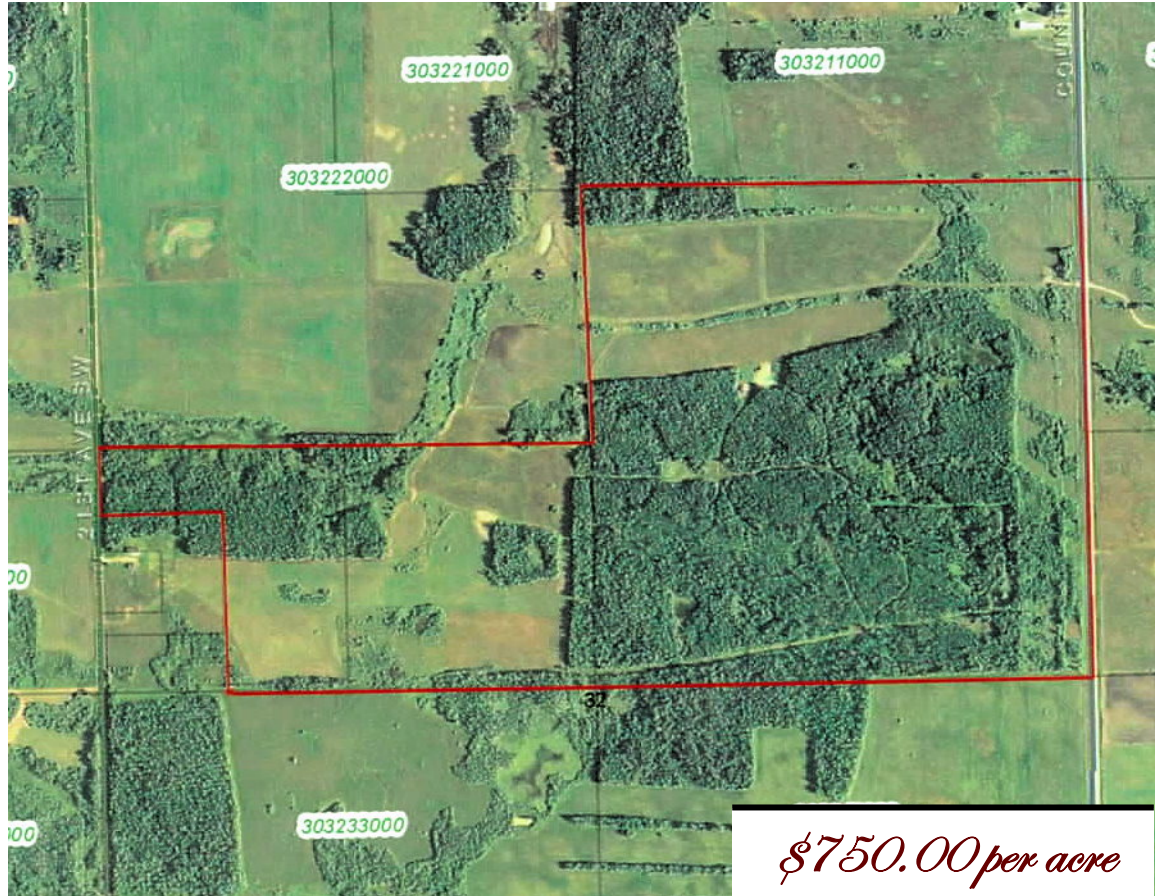

Directions: From
Baudette go south
on County Road 1
for 5.5 miles. Look
for sign.

225 Acres. Excellent hunting, wildlife, ponds, deer stands, power nearby. Ready for cabin or home. Mature timber. Priced to sell.