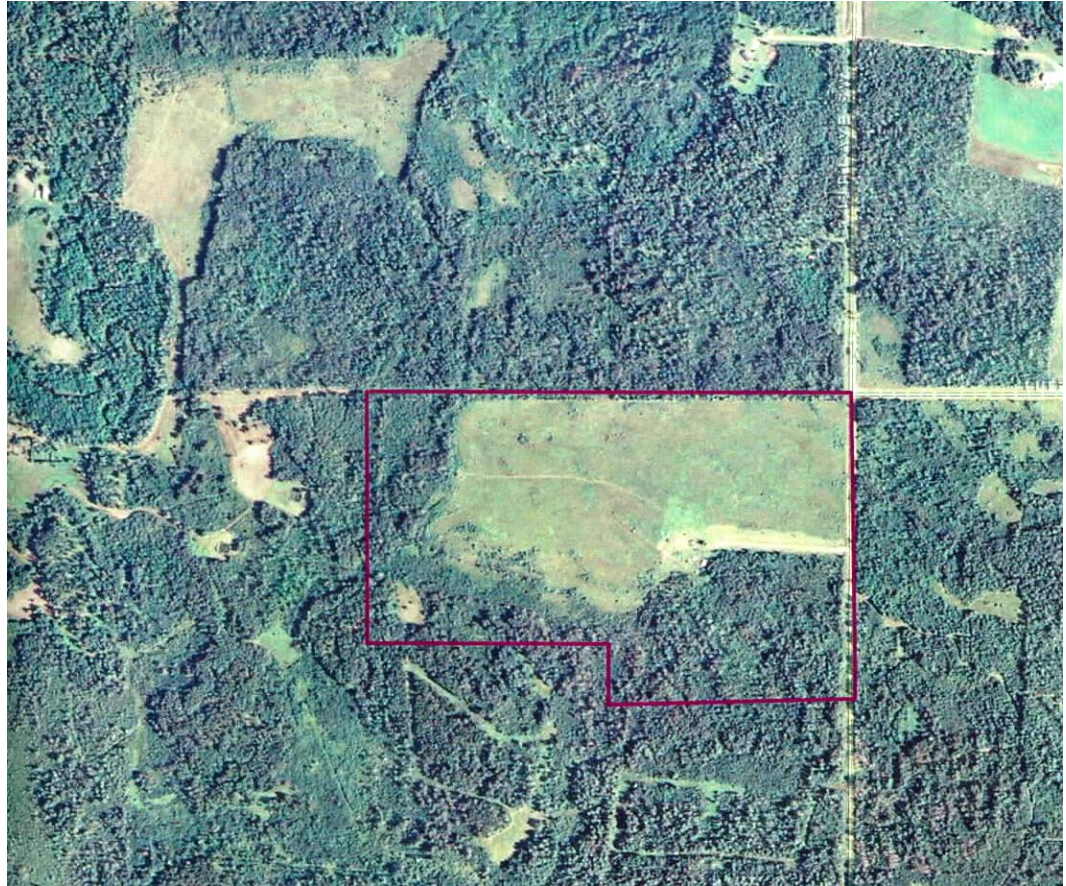

49th Avenue SW, Williams

\$900.00 per Acre

Directions: From Graceton go 4 miles south, 1 mile east on County Road 3, 1/2 mile north on 49th Avenue SW. Look for sign.

90 Acres of Hunting land, partially wooded, partially open fields. Prime Hunting Land