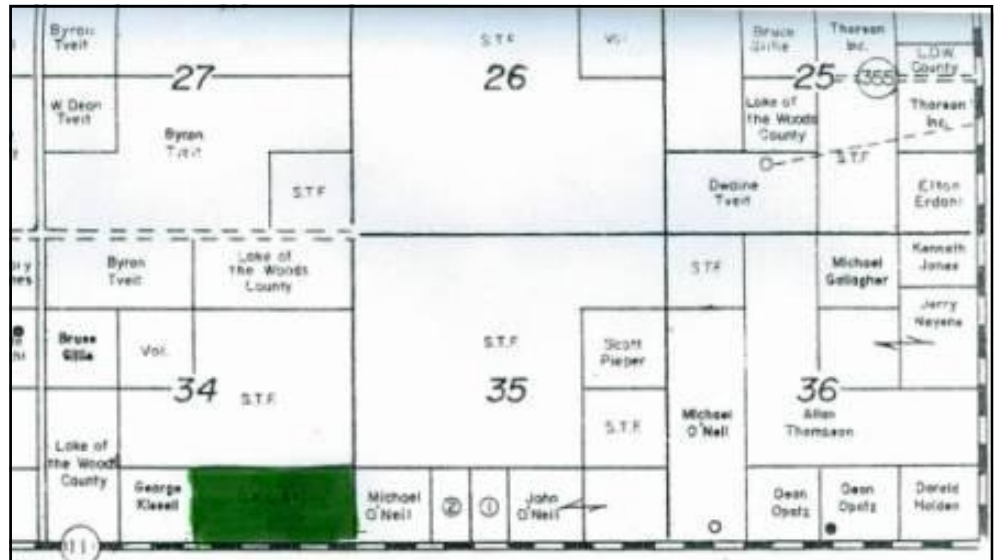

Directions: From Williams go north on Cty Rd 2 for 8 miles, then west for 2 miles on Cty Rd 11. Look for sign.

48th Street SW, Williams

80 Acres of wooded Hunting land north of Williams. Trails, feed plots, 4 permanent tower stands.