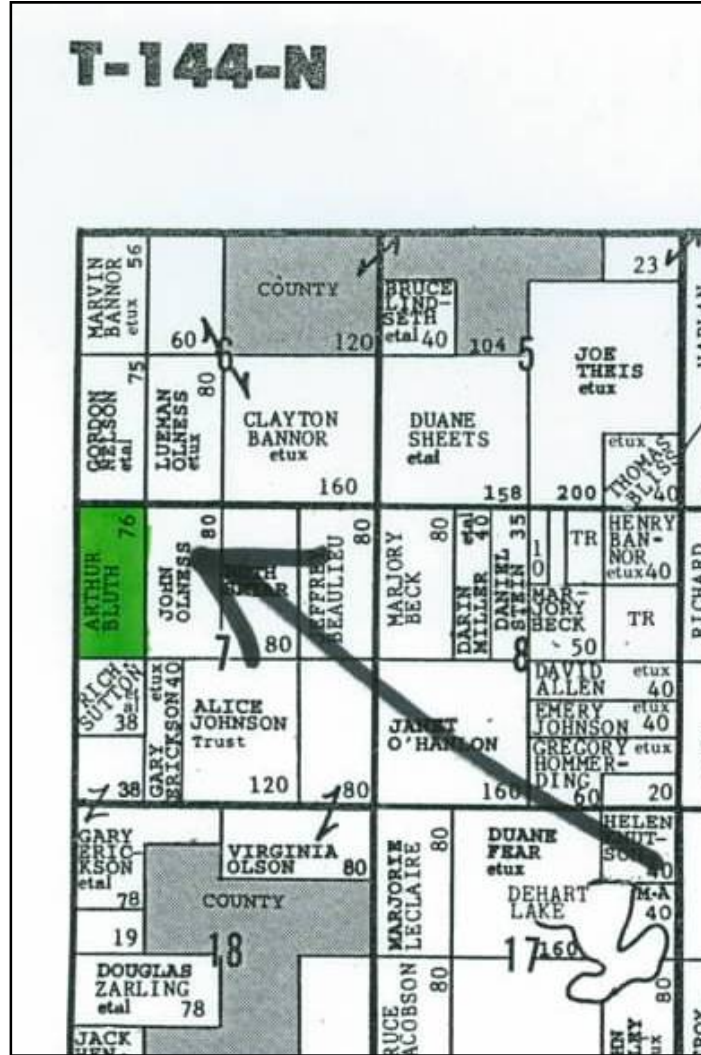

patlavalla@centurytel.net
Pat LaValla, Broker

Directions: From Bemidji go south on Hwy 71 to Cty. Rd 118 (450th Street) go west 2 miles, property is on south side, look for sign.

Listing # 2067

\$132,000.00

County Rd 118

Laporte, MN

80 Acres adjacent to thousands of acres of public land of the School Craft Game Refuse. 15 minutes southwest of Bemidji. Mixed hardwoods, trails, food plots.

Information deemed reliable but not guaranteed.