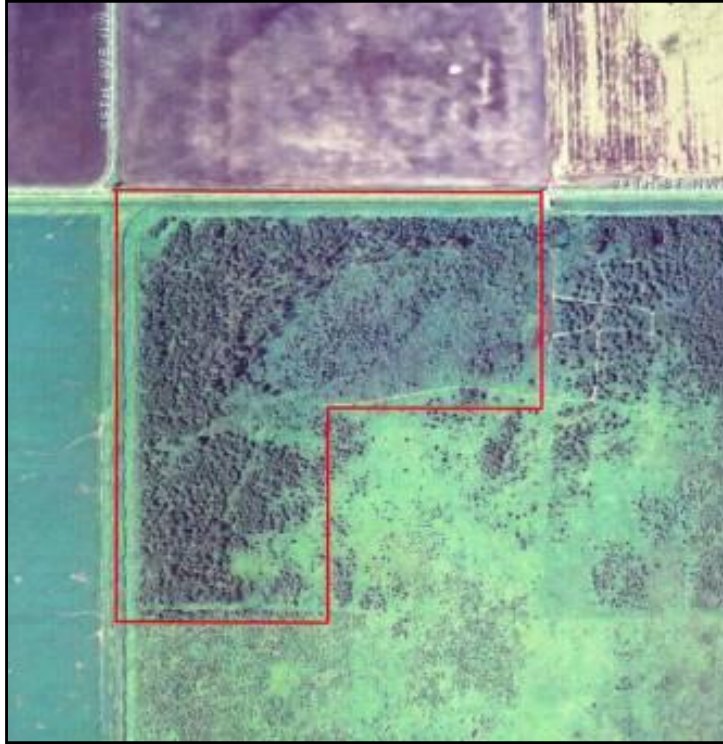

Directions: From Williams go north on Cty Rd 61 for 2.5 miles turn right on Cty Rd 56 (24th Street NW), go approx. 2 miles to property. Property is on the right. Look for sign.

Listing # 2070

\$650.00 per Acre

24th Street NW, Williams

Prime Hunting land north of Williams. Wooded, open land, trails. 2 deer stands included.

Information deeded reliable but not guaranteed.