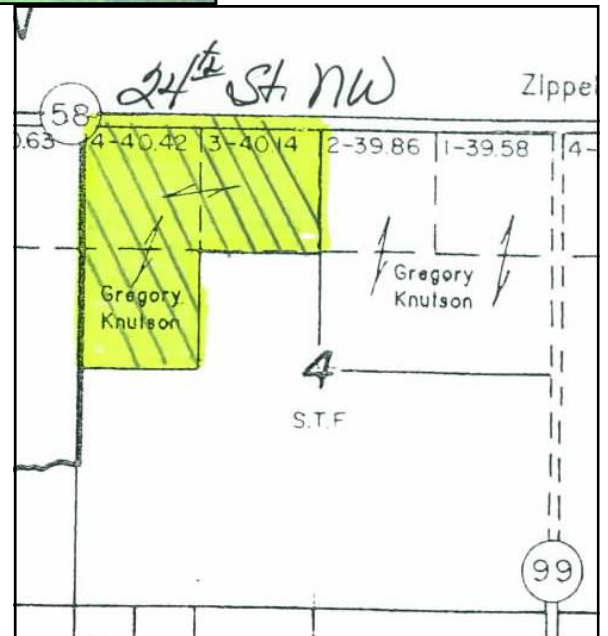

Directions: From Williams go north on Cty Rd 61 for 2.5 miles turn right on Cty Rd 56 (24th Street NW), go approx. 2 miles to property. Property is on the right. Look for sign.

Listing # 2070

\$650.00 per Acre

24th Street NW, Williams

Prime Hunting land north of Williams. Wooded, open land, trails. 2 deer stands included.

Information deeded reliable but not guaranteed.