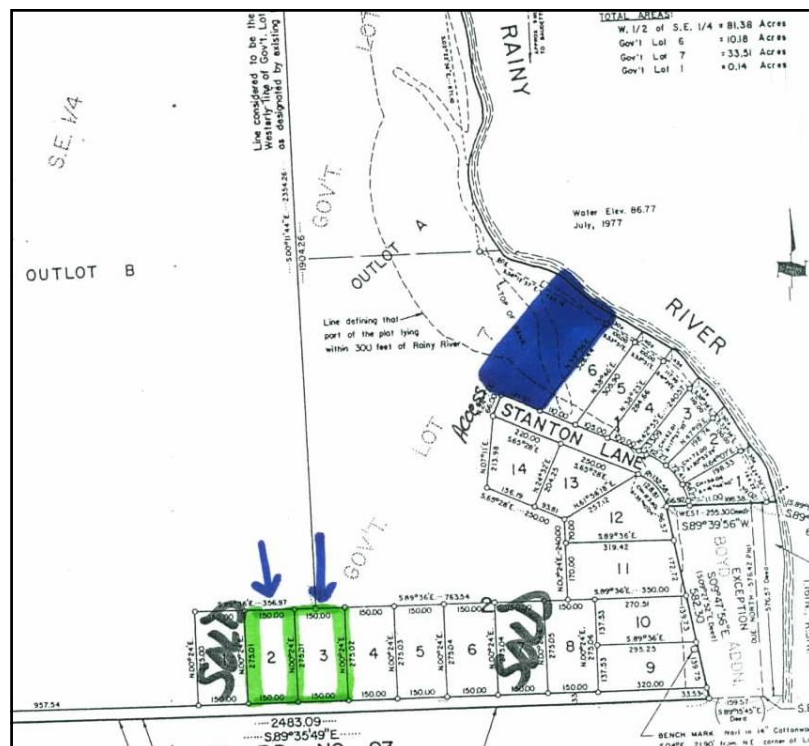

North of Baudette

Pat LaValla ~ Broker

Listing # 3046

Quality Service with Integrity

North Border Realty of MN

105 ~ 5th Avenue NW
P.O. Box 159
Baudette, MN 56623

Phone: 218-634-2760
Toll Free: 877-634-2760
Fax: 218-634-2982
Email:
patlavalla@centurytel.net

Large Beautiful
Wooded Lots,
approximately 150' x
275' each, 7 1/2 miles
north of Baudette in the
resort community. One
block from Public
Access to Rainy River.

\$19,900.00 Each

Information deemed reliable but not guaranteed.