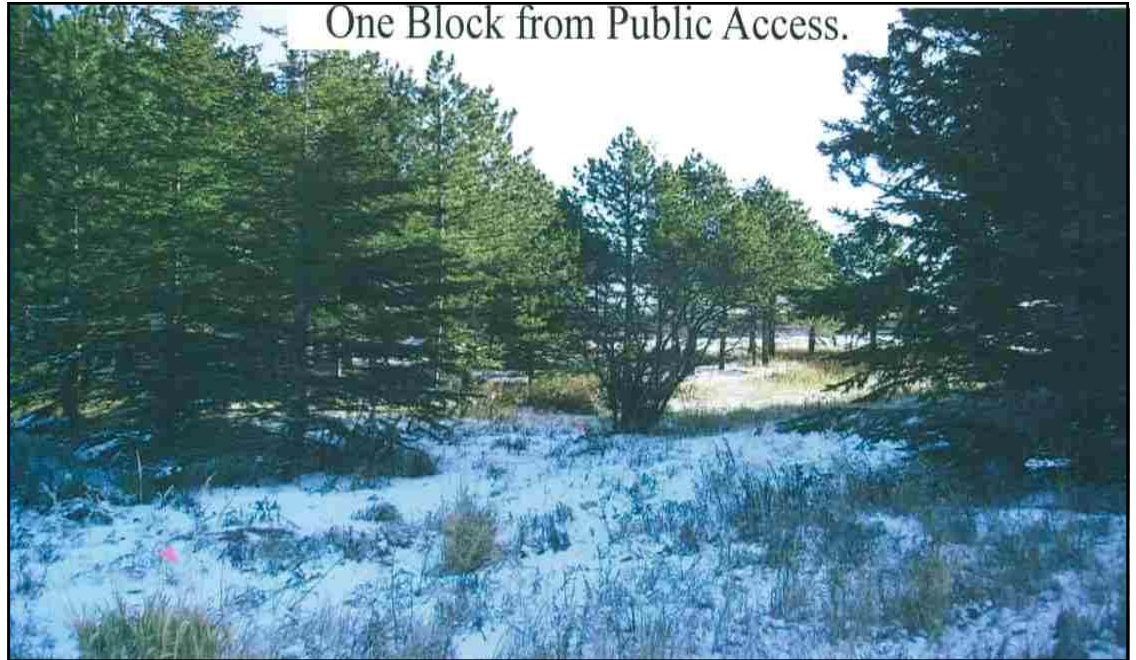

Large Beautiful
Wooded Lots,
approximately 150' x
275' each, 7 1/2 miles
north of Baudette in the
resort community. One
block from Public
Access to Rainy River.

\$19,900.00 Each

Information deemed reliable but not guaranteed.