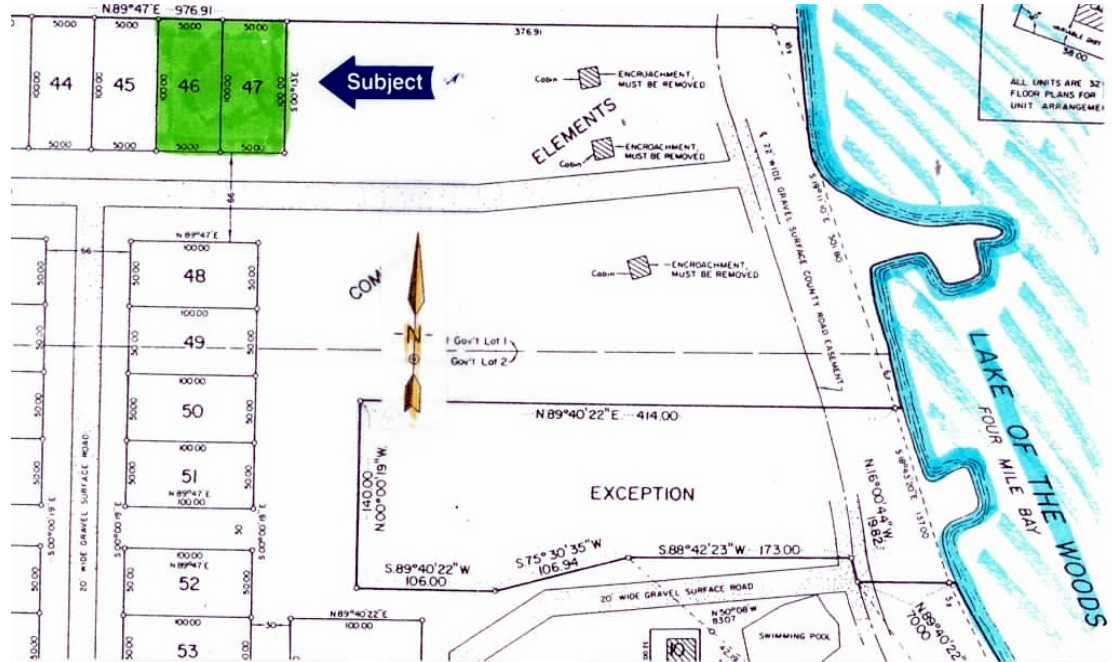

Listing # 3050

\$24,900.00

2 Buildable lots in Wigwam Estates. Each lot is 50' x 100'. Just over 125 yards to Lake of the Woods. Water & Sewer for the two lots.

Information deemed reliable but not guaranteed.