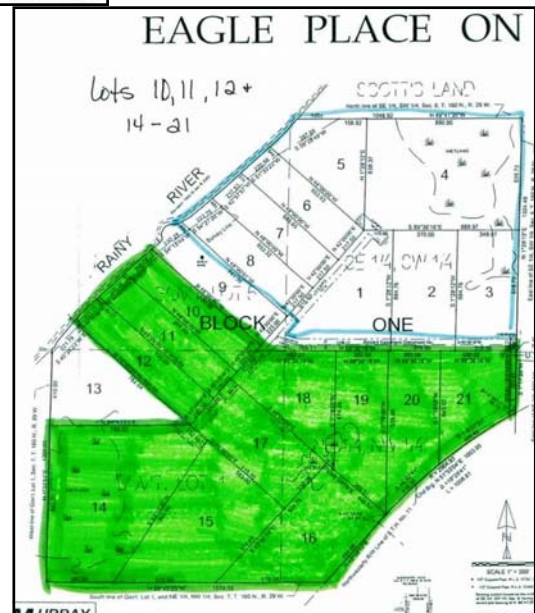

Eagle Place on Rainy River

\$335,000.00

Building Lots on the Rainy River, partially wooded, partially open field. Gorgeous views, privacy, fish, hunt, relax, you choose. Lot'ed and Platted.

Information deemed reliable but not guaranteed.