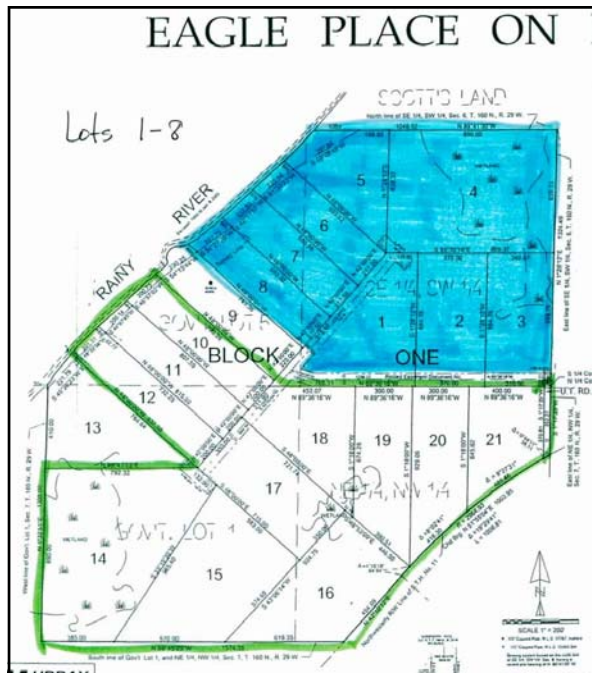

Listing # 3058

$320,000.00

Eagle Place on Rainy River