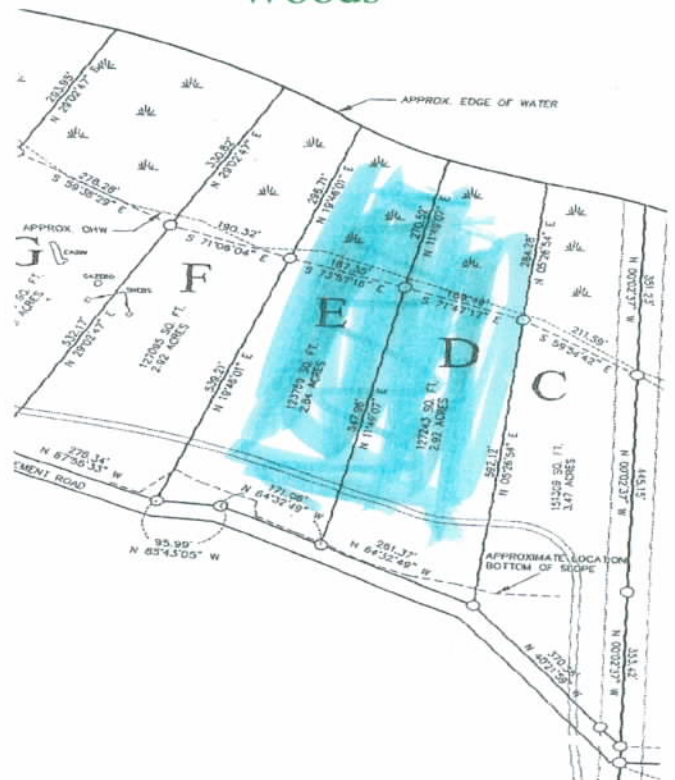

MAINLAND WATERFRONT LOTS NORTHWEST ANGLE

Listing # 8019

Lake of the
Woods

Lot D-2.92 acres
Lot E-2.84 acres

LOT D or E

FOR \$80,000.00

CALL JAN EVANS, AGENT

218-223-4001